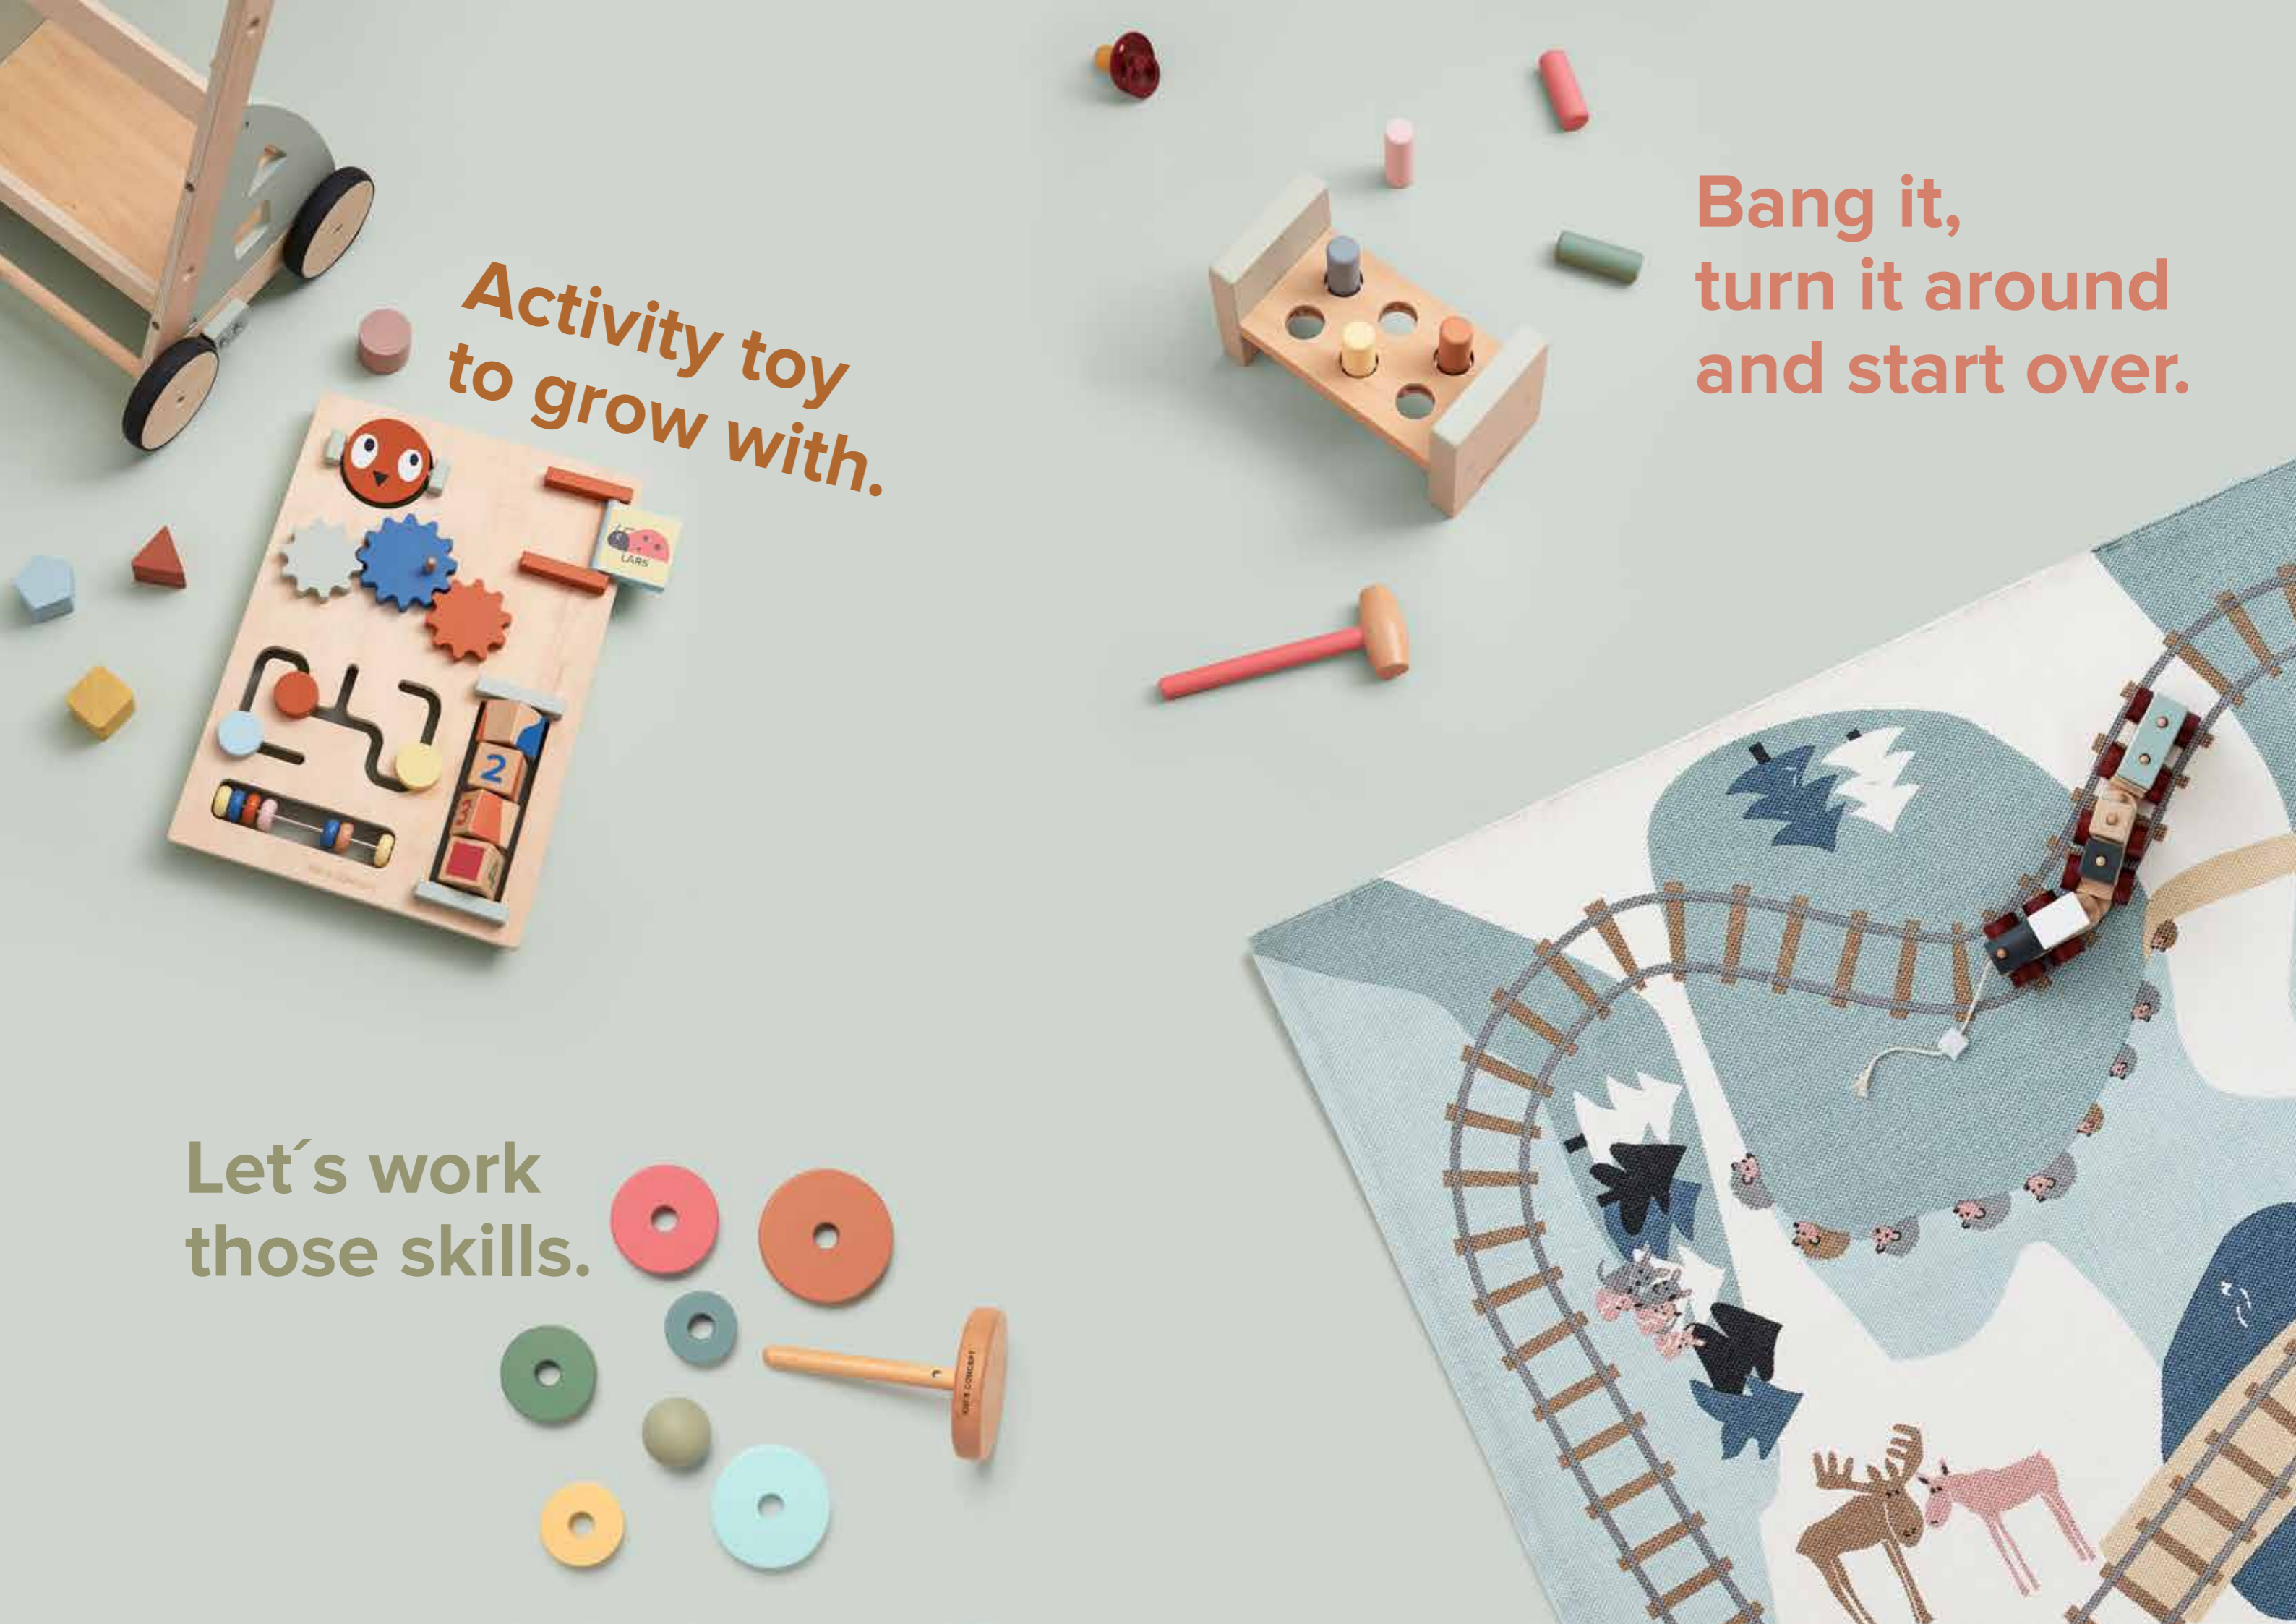

*Activity toy
to grow with.*

**Bang it,
turn it around
and start over.**

Let's work
those skills.