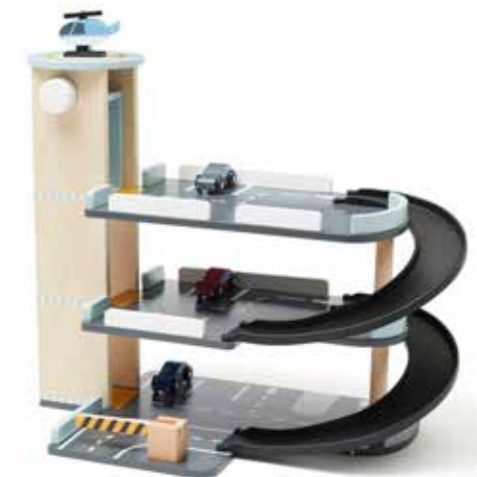

1000308 | CAR PARK  
52x31 H 45 cm | Wood | 3Y+

NEW

1000427 | SORTER RING TRUCK  
37,6x10,2 H 14 cm | Wood | 12M+

1000428 | SORTER TRUCK  
30x13 H 14 cm | Wood | 12M+

1000797 | PULL BACK CARS  
8,5x4 H 4 cm | Wood | 18M+